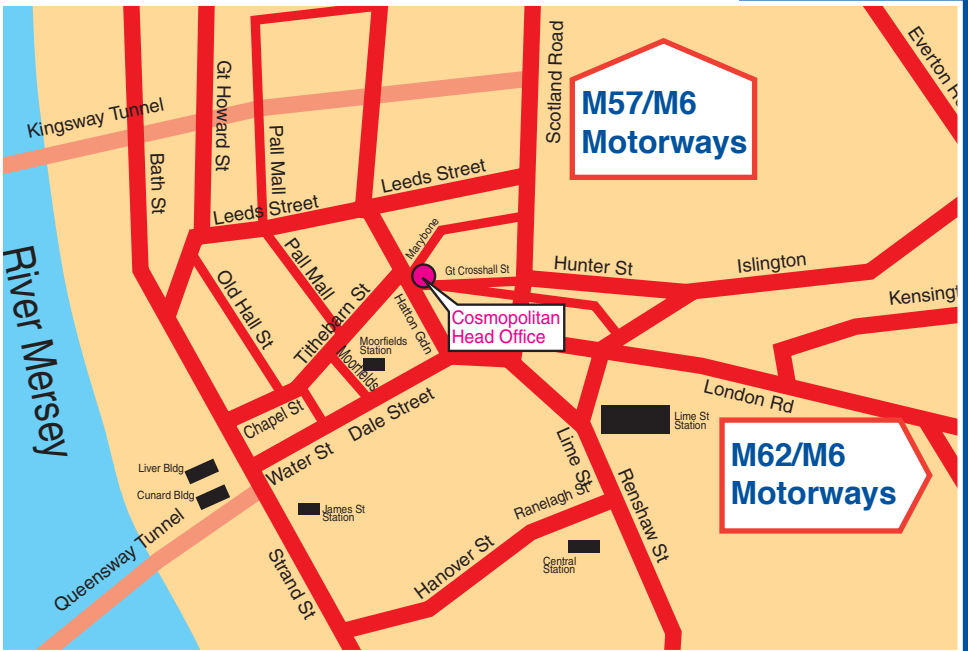

We are now in our new premises at Marybone located at the junction of Tithebarn Street, Vauxhall Road, Hatton Gardens and Great Crosshall Street in Liverpool City Centre...

Liverpool City Centre is easily accessible from the major motorway network.

HOW TO GET THERE...

Nearest bus stopDale St

Nearest train station.....Moorfields

Nearest car parkNCP (Tithebarn St)